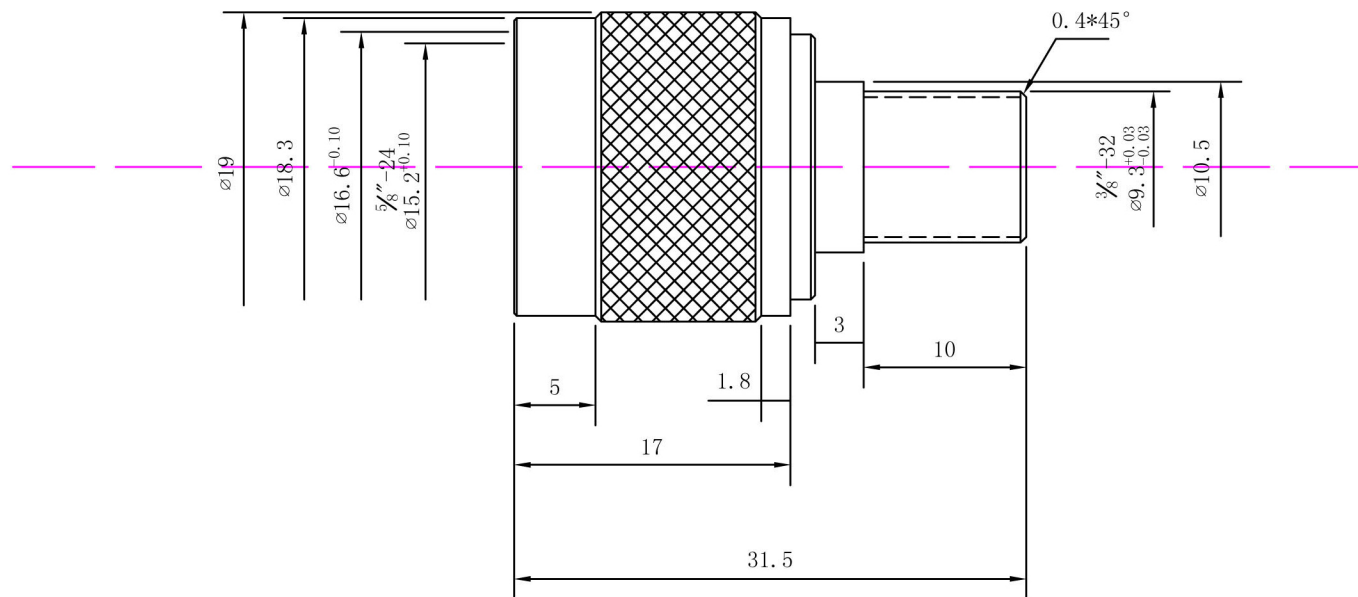

Product Photo

www.showmecables.com
888-519-9505 | sales@showmecables.com

Title

F-Type Female to N Male Adapter

Part Number

618

Notes

1. Unless otherwise specified all dimensions are nominal
2. All specifications are subject to change without notice at any time
3. Dimensions are in millimeters